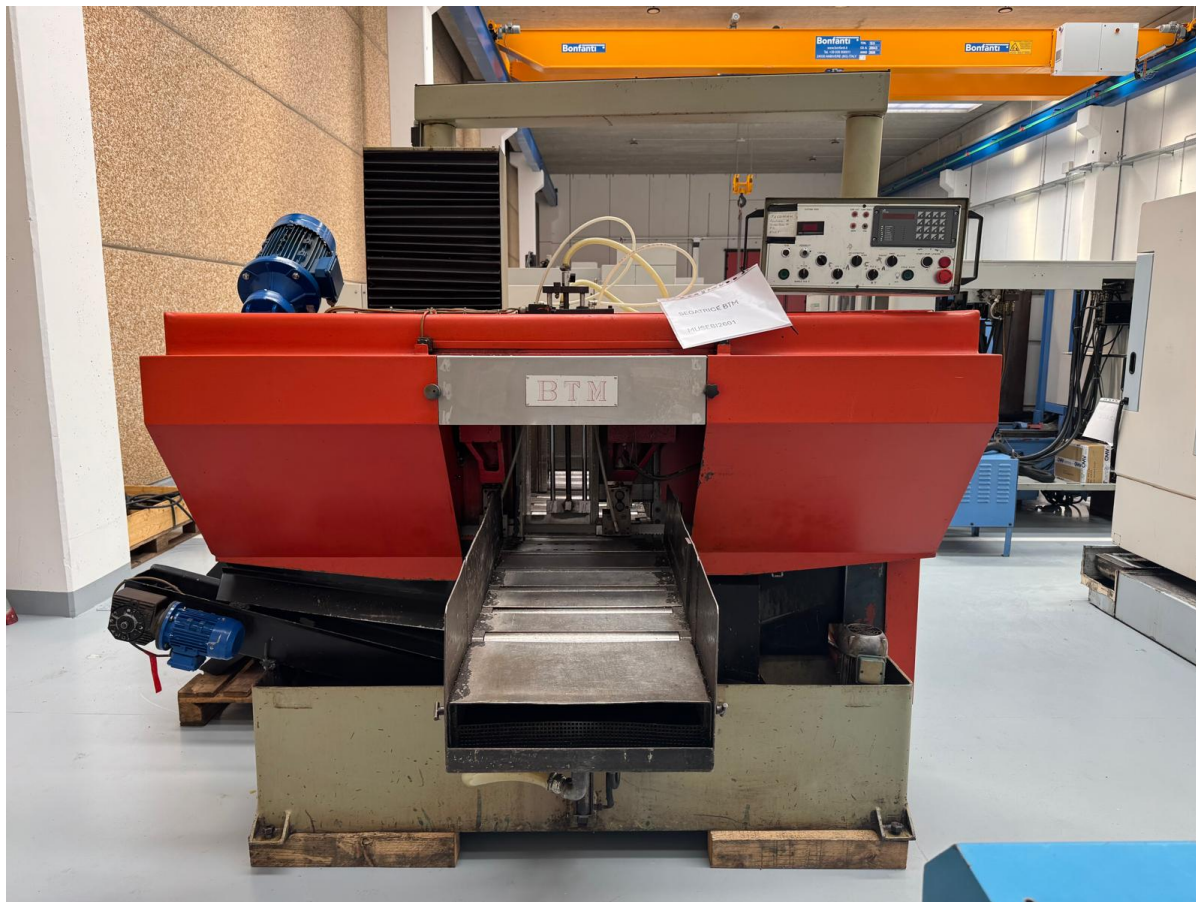

BIANCO BTM

Type: Sawing Machine Power band saw

Brand: BIANCO

Model: BTM

Technical information

TURNING CAPACITY

Diametro di taglio: 350 mm